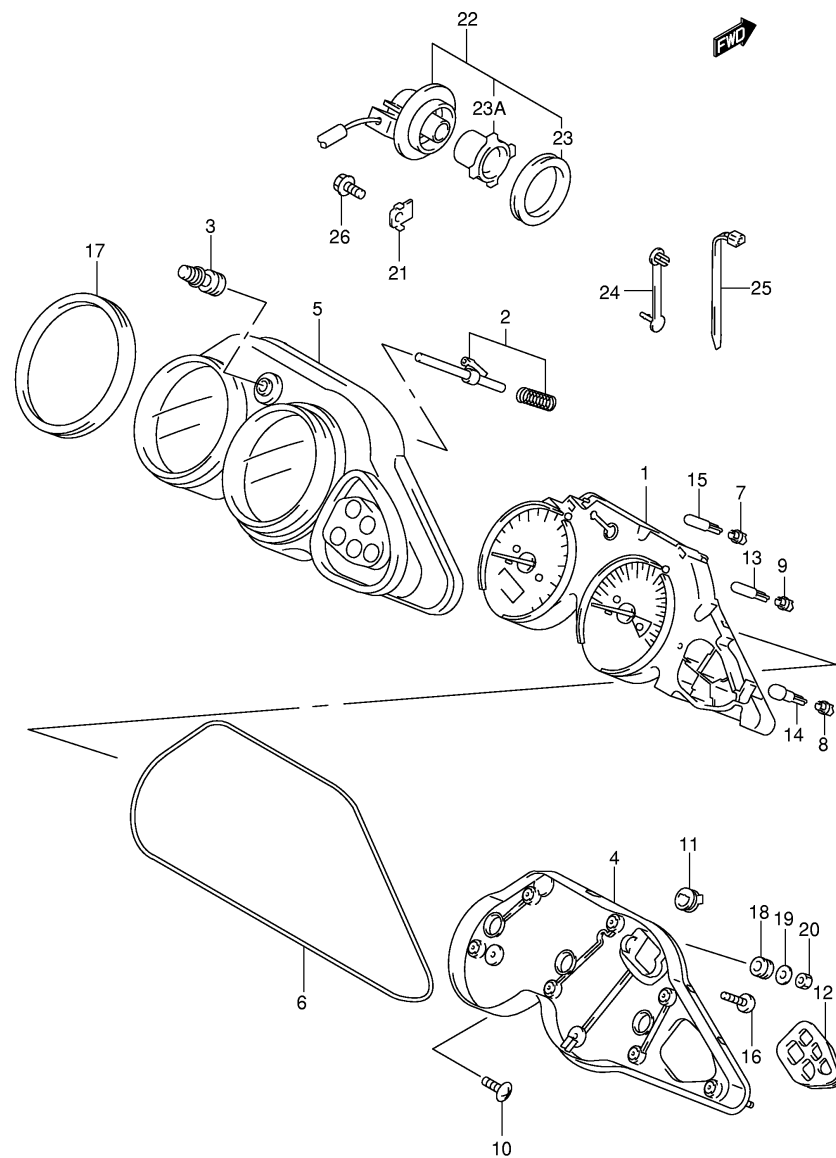

Ref No	Part No	Description
1	34119-20F21	Speedometer
1	34119-20F31	Speedometer
2	34123-02F00	Lever
3	34124-02F00	Switch, Gum
4	34130-02F00	Case Assy
5	34150-19F00	Visor
6	34153-02F00	Gasket
7	34172-71E70	Socket
8	34173-19D00	Socket
9	34173-19D70	Socket
10	34183-33DC0	Screw, Speedometer (4x14)
11	34198-02F00	Blind, Cap
12	34198-02F10	Blind
13	09471-12085	Bulb (14v,3w,t7)
14	09471-12100	Bulb (12v,1.7w,t7)
15	09471-12189	Bulb (14v,0.84w,t5)
16	03211-04207	Screw
17	34188-02F00	Cushion
18	34996-43410	Cushion
19	09160-05037	Washer (5.5x16x1.20)
20	08310-00053	Nut
21	34938-14F00	Guide, Sensor Lead
22	34990-21E00	Sensor, Speed
23	09286-44001	• . Seal, Sensor
23a	34983-21E00	• . Rotor, Speed
24	09407-03401	Clamp
25	09407-14407	Clamp (l:145)
26	01550-06123	Bolt